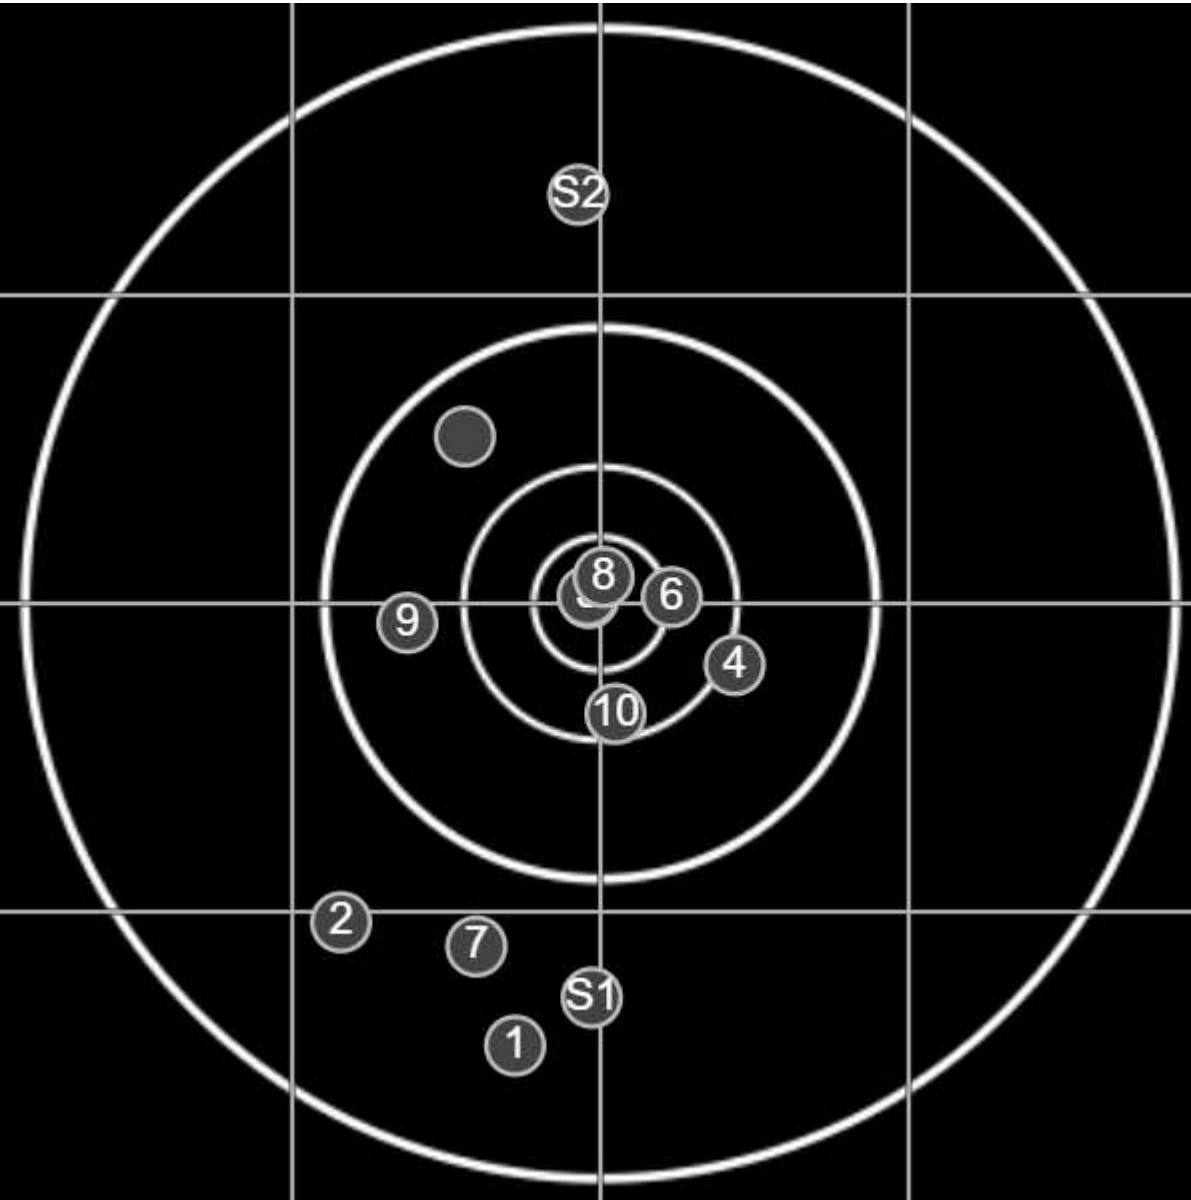

**SILVER
MOUNTAIN
TARGETS**
Made in Canada

true
5/23/2026
12:47:34 PM

BRC Club Shoot
W & J Brown Consolation
600yards

BRC T4 [-57]
AU-600y

Group: 246.8 mm
(203.7w x 242.5h)

(F)
Shooter
Mal Wright[m24]

53.4

FINAL
v: 1773, sd: 20.7

#	fps	score
10	1804	6
9	1794	5
8	1776	X
7	1740	4
6	1781	X
5	1773	X
4	1750	6
3	1783	X
2	1783	4
	1838	5
1	1741	4
S2	1813	(4)
S1	1799	(4)

**SILVER
MOUNTAIN
TARGETS**
Made in Canada

true
5/23/2026
1:57:52 PM

BRC Club Shoot
W & J Brown Consolation
600yards

BRC T4 [-57]
AU-600y

Group: 189.6 mm
(166.1w x 120.0h)

(F)

Shooter
Mal Wright[m24]

59.4

FINAL
v: 1789, sd: 19.6

#	fps	score
10	1766	X
9	1799	6
8	1788	X
7	1783	X
6	1762	6
5	1827	6
4	1809	6
3	1774	6
2	1803	P
1	1777	5
S2	1758	(5)
S1	1784	(6)